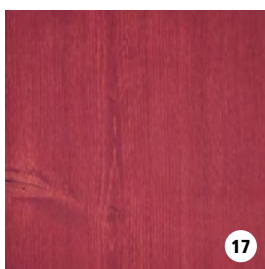

WHITE

PURE

NATURAL

TEAK

ROYAL

CHOCOLATE

CHARCOAL

GREY

BLACK

LOOK IPE

LIGHT GREY

TAUPE

SUNFLOWER

VEGGIE

DOLPHIN

LAGOON