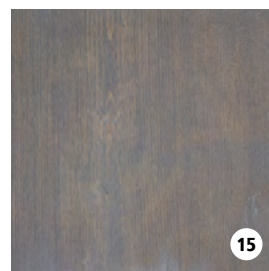

BLACK

LOOK IPE

LIGHT GREY

TAUPE

SUNFLOWER

VEGGIE

DOLPHIN

LAGOON